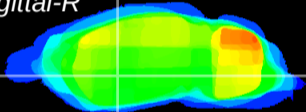

Coronal

Sagittal-R

Sagittal-L

ViBrism: CX22728
Horizontal

GP