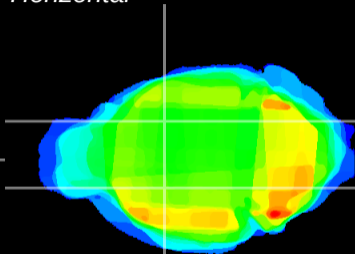

Coronal

Sagittal-R

Sagittal-L

ViBrism: CX22728
Horizontal

GP