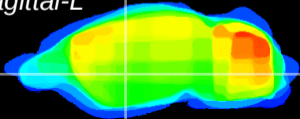

Coronal

Sagittal-R

Sagittal-L

ViBrism: CX22728
Horizontal

GP