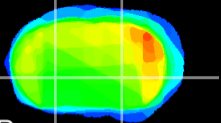

Coronal

Sagittal-R

Sagittal-L

ViBrism: CX22728
Horizontal

GP