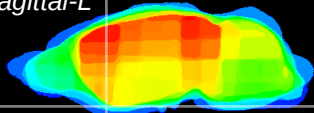

Coronal

Sagittal-R

Sagittal-L

ViBrism: CX22730  
Horizontal

Tu