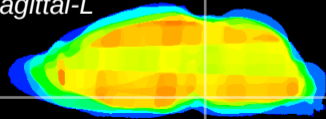

Coronal

Sagittal-R

Sagittal-L

ViBrism: CX22733
Horizontal

Pn