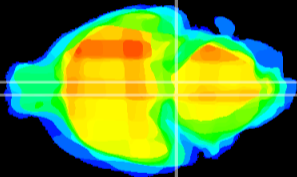

Coronal

Sagittal-R

Sagittal-L

ViBrism: CX22733
Horizontal

Pn