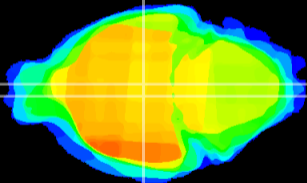

Coronal

Sagittal-R

Sagittal-L

ViBrism: CX22736
Horizontal

DM