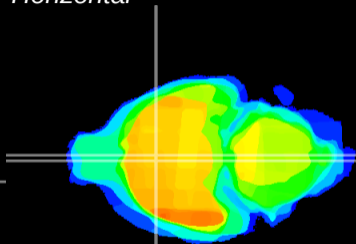

Coronal

Sagittal-R

Sagittal-L

ViBrism: CX22736
Horizontal

MPA