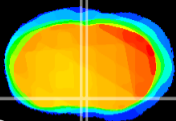

Coronal

Sagittal-R

Sagittal-L

ViBrism: CX22736
Horizontal

MPA