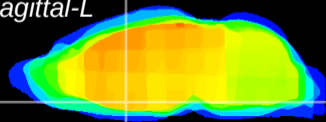

Coronal

Sagittal-R

Sagittal-L

ViBrism: CX22736
Horizontal

MPA