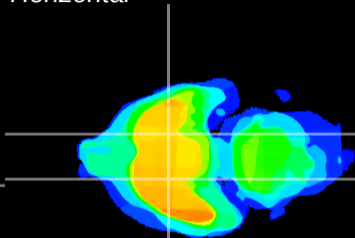

Coronal

Sagittal-R

Sagittal-L

ViBrism: CX22736
Horizontal

S0