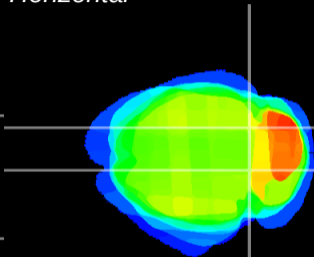

Coronal

Sagittal-R

Sagittal-L

ViBrism: CX22738
Horizontal

IC