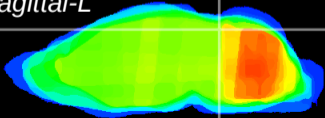

Coronal

Sagittal-R

Sagittal-L

ViBrism: CX22738
Horizontal

IC