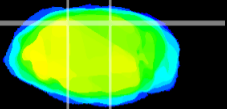

Coronal

Sagittal-R

Sagittal-L

ViBrism: CX22738
Horizontal

IC