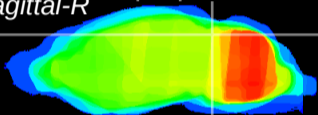

Coronal

Sagittal-R

Sagittal-L

ViBrism: CX22738
Horizontal

IC