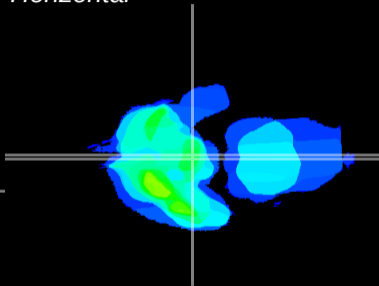

Coronal

Sagittal-R

Sagittal-L

ViBrism: CX22738
Horizontal

ME