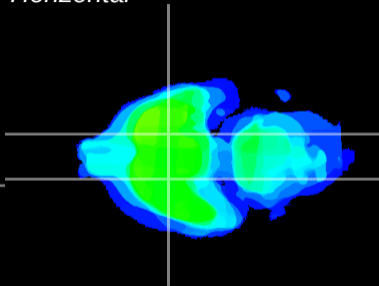

Coronal

Sagittal-R

Sagittal-L

ViBrism: CX22741
Horizontal

S0