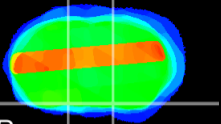

Coronal

Sagittal-R

Sagittal-L

ViBrism: CX22741
Horizontal

S0