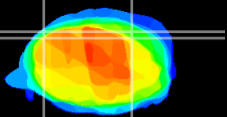

Coronal

Sagittal-R

Sagittal-L

ViBrism: CX22746
Horizontal

Cb lobe