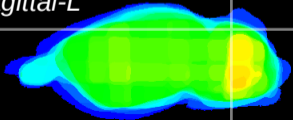

Coronal

Sagittal-R

Sagittal-L

ViBrism: CX22746
Horizontal

Cb lobe