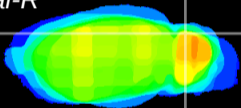

Coronal

Sagittal-R

Sagittal-L

ViBrism: CX22746
Horizontal

Cb lobe