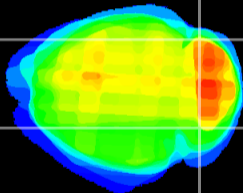

Coronal

Sagittal-R

Sagittal-L

ViBrism: CX22746
Horizontal

Cb lobe