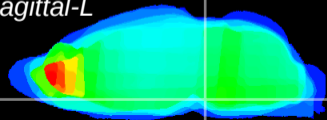

Coronal

Sagittal-R

Sagittal-L

ViBrism: CX22753
Horizontal

Pn