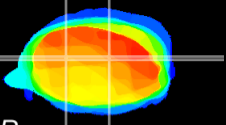

Coronal

Sagittal-R

Sagittal-L

ViBrism: CX22754
Horizontal

Cb nucleus