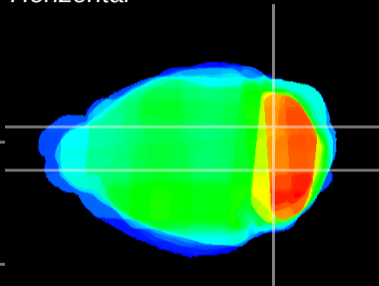

Coronal

Sagittal-R

Sagittal-L

ViBrism: CX22754
Horizontal

Cb nucleus