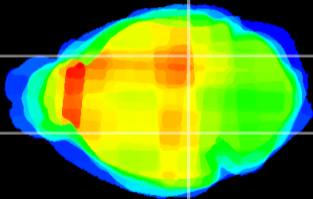

Coronal

Sagittal-R

Sagittal-L

ViBrisM: CX22755
Horizontal

MG