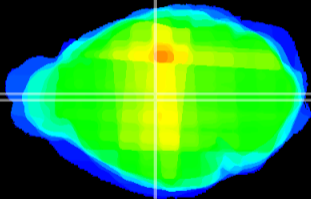

Coronal

Sagittal-R

Sagittal-L

ViBrism: CX22757
Horizontal

MD