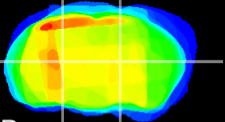

*Coronal*

*Sagittal-R*

*Sagittal-L*

ViBrism: CX22757  
*Horizontal*

VPM/VPL