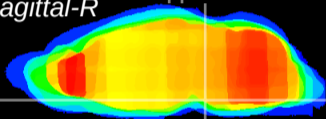

Coronal

Sagittal-R

Sagittal-L

ViBrism: CX22762
Horizontal

Pn