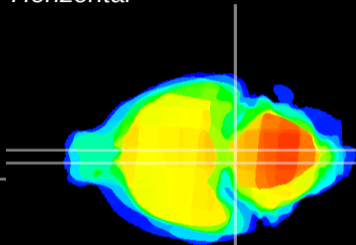

Coronal

Sagittal-R

Sagittal-L

ViBrism: CX22762
Horizontal

Pn