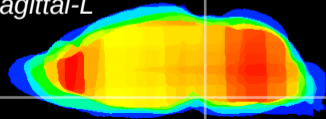

Coronal

Sagittal-R

Sagittal-L

ViBrism: CX22762
Horizontal

Pn