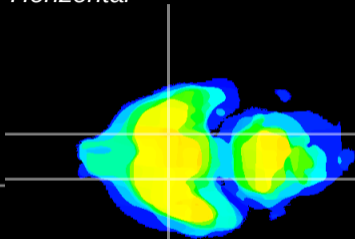

Coronal

Sagittal-R

Sagittal-L

ViBrism: CX22762
Horizontal

S0