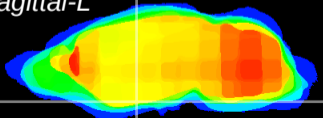

Coronal

Sagittal-R

Sagittal-L

ViBrism: CX22762
Horizontal

S0