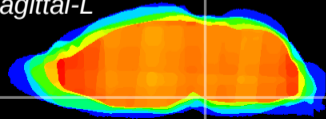

Coronal

Sagittal-R

Sagittal-L

ViBrism: CX22767
Horizontal

Pn