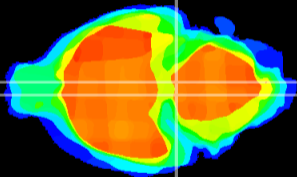

Coronal

Sagittal-R

Sagittal-L

ViBrism: CX22767
Horizontal

Pn