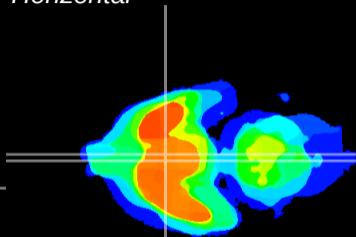

Coronal

Sagittal-R

Sagittal-L

ViBriSM: CX22767
Horizontal

SCN