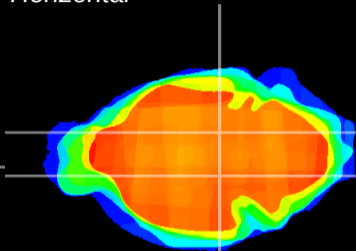

Coronal

Sagittal-R

Sagittal-L

ViBrism: CX22767
Horizontal

SN