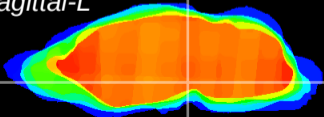

Coronal

Sagittal-R

Sagittal-L

ViBrism: CX22767
Horizontal

SN