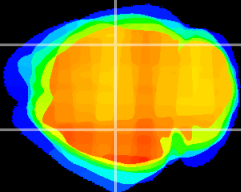

Coronal

Sagittal-R

Sagittal-L

ViBrism: CX22773
Horizontal

CA2/CA3