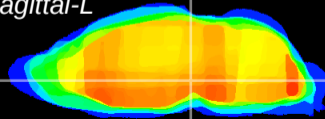

Coronal

Sagittal-R

Sagittal-L

ViBrism: CX22774
Horizontal

VTA