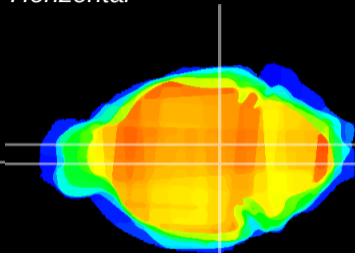

Coronal

Sagittal-R

Sagittal-L

ViBrism: CX22774
Horizontal

VTA