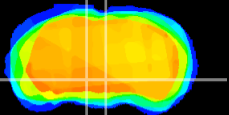

Coronal

Sagittal-R

Sagittal-L

ViBrism: CX22774
Horizontal

VTA