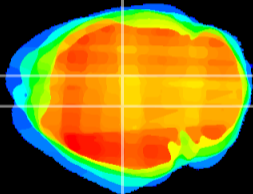

Coronal

Sagittal-R

Sagittal-L

ViBrism: CX22791
Horizontal

DG