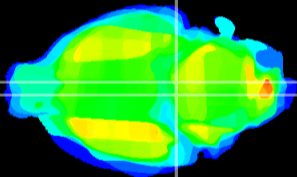

Coronal

Sagittal-R

Sagittal-L

ViBrism: CX22795
Horizontal

Pn