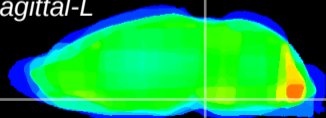

Coronal

Sagittal-R

Sagittal-L

ViBrism: CX22795
Horizontal

Pn