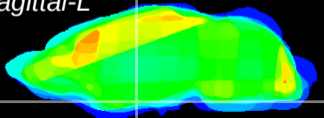

Coronal

Sagittal-R

Sagittal-L

ViBrism: CX22795
Horizontal

S0