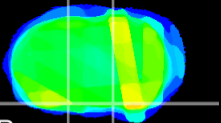

Coronal

Sagittal-R

Sagittal-L

ViBrism: CX22795
Horizontal

S0