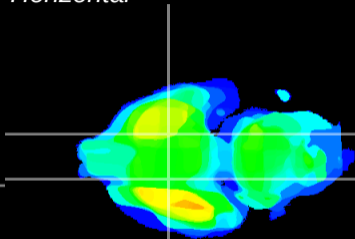

Coronal

Sagittal-R

Sagittal-L

ViBrism: CX22795
Horizontal

S0