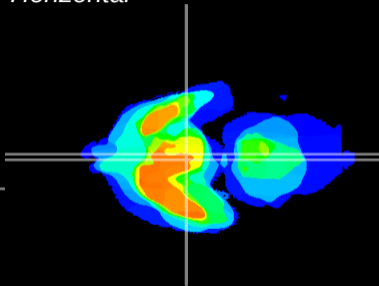

Coronal

Sagittal-R

Sagittal-L

ViBrism: CX22796
Horizontal

Arc