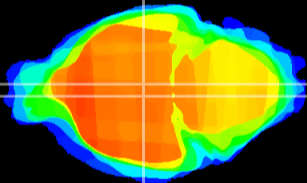

Coronal

Sagittal-R

Sagittal-L

ViBrism: CX22796
Horizontal

DM