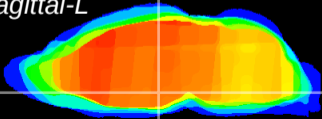

Coronal

Sagittal-R

Sagittal-L

ViBrism: CX22796
Horizontal

DM