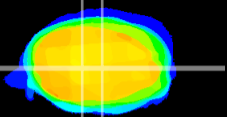

Coronal

Sagittal-R

Sagittal-L

ViBrism: CX22800
Horizontal

MVe