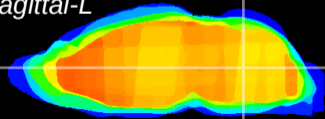

Coronal

Sagittal-R

Sagittal-L

ViBrism: CX22800
Horizontal

MVe