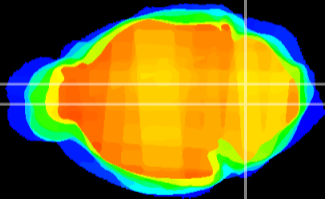

Coronal

Sagittal-R

Sagittal-L

ViBrism: CX22800
Horizontal

MVe