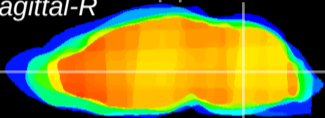

Coronal

Sagittal-R

Sagittal-L

ViBrism: CX22800
Horizontal

MVe