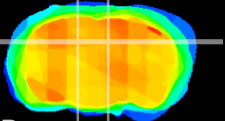

Coronal

Sagittal-R

Sagittal-L

ViBrism: CX22806
Horizontal

DG