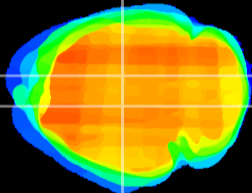

Coronal

Sagittal-R

Sagittal-L

ViBrism: CX22806
Horizontal

DG