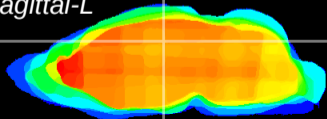

Coronal

Sagittal-R

Sagittal-L

ViBrism: CX22806
Horizontal

DG