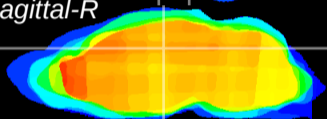

Coronal

Sagittal-R

Sagittal-L

ViBrism: CX22806
Horizontal

DG