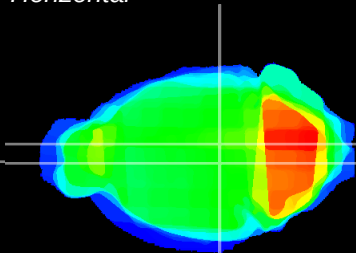

Coronal

Sagittal-R

Sagittal-L

ViBrism: CX22819
Horizontal

VTA