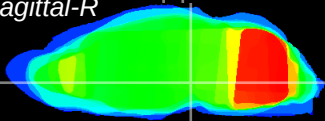

Coronal

Sagittal-R

Sagittal-L

ViBrism: CX22819
Horizontal

VTA