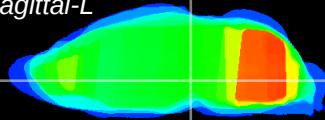

Coronal

Sagittal-R

Sagittal-L

ViBrism: CX22819
Horizontal

VTA