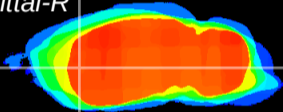

Coronal

Sagittal-R

Sagittal-L

ViBrism: CX22831
Horizontal

CPU lateral