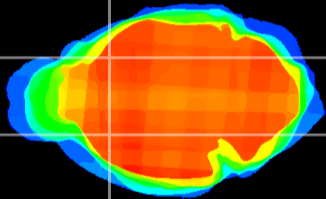

Coronal

Sagittal-R

Sagittal-L

ViBrism: CX22831
Horizontal

CPU lateral