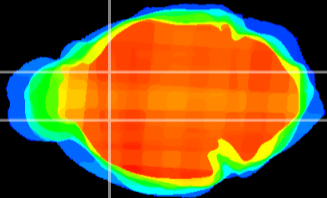

Coronal

Sagittal-R

Sagittal-L

ViBrisM: CX22831
Horizontal

CPU medial