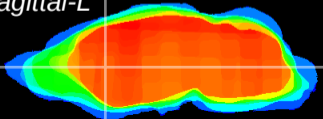

Coronal

Sagittal-R

Sagittal-L

ViBrisM: CX22831
Horizontal

CPU medial