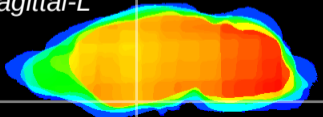

Coronal

Sagittal-R

Sagittal-L

ViBrism: CX22833
Horizontal

S0