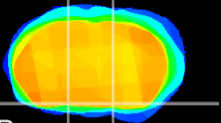

Coronal

Sagittal-R

Sagittal-L

ViBrism: CX22833
Horizontal

S0