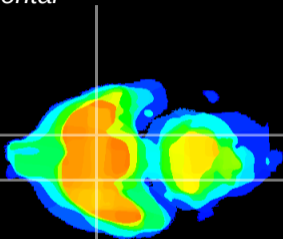

Coronal

Sagittal-R

Sagittal-L

ViBrism: CX22833
Horizontal

S0