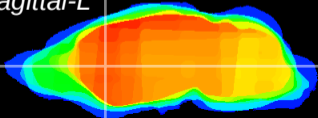

Coronal

Sagittal-R

Sagittal-L

ViBrisM: CX22839
Horizontal

CPU medial