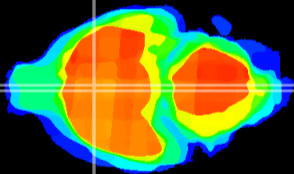

Coronal

Sagittal-R

Sagittal-L

ViBris: CX22842
Horizontal

MPA