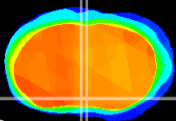

Coronal

Sagittal-R

Sagittal-L

ViBris: CX22842
Horizontal

MPA