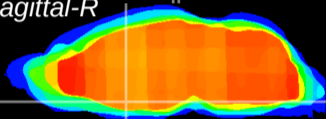

Coronal

Sagittal-R

Sagittal-L

ViBris: CX22842
Horizontal

MPA