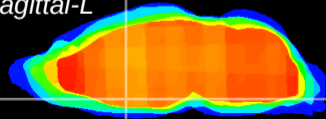

Coronal

Sagittal-R

Sagittal-L

ViBris: CX22842
Horizontal

MPA