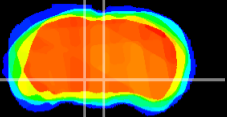

Coronal

Sagittal-R

Sagittal-L

ViBrism: CX22842  
Horizontal

VTA