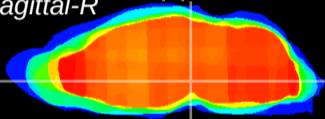

Coronal

Sagittal-R

Sagittal-L

ViBrism: CX22842  
Horizontal

VTA