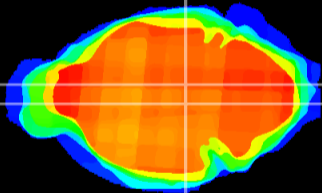

Coronal

Sagittal-R

Sagittal-L

ViBrism: CX22842  
Horizontal

VTA