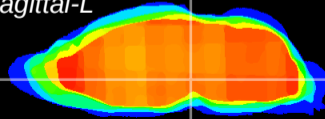

Coronal

Sagittal-R

Sagittal-L

ViBrism: CX22842  
Horizontal

VTA