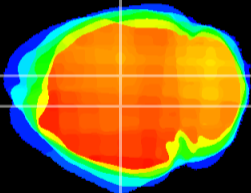

Coronal

Sagittal-R

Sagittal-L

ViBrism: CX22847
Horizontal

DG