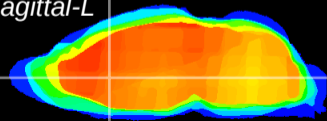

Coronal

Sagittal-R

Sagittal-L

ViBrism: CX22847
Horizontal

LS