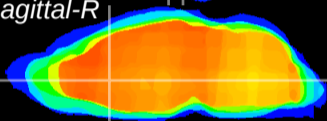

Coronal

Sagittal-R

Sagittal-L

ViBrism: CX22847
Horizontal

LS