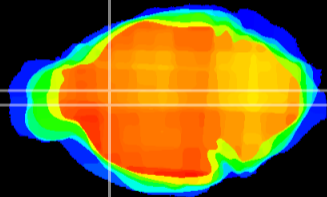

Coronal

Sagittal-R

Sagittal-L

ViBrism: CX22847
Horizontal

LS