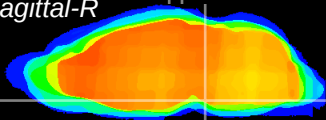

Coronal

Sagittal-R

Sagittal-L

ViBrism: CX22847
Horizontal

Pn