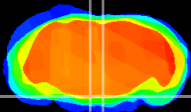

Coronal

Sagittal-R

Sagittal-L

ViBrism: CX22847
Horizontal

Pn