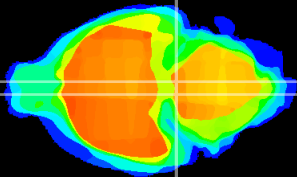

Coronal

Sagittal-R

Sagittal-L

ViBrism: CX22847
Horizontal

Pn