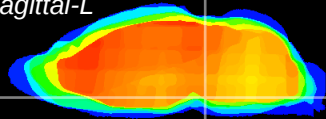

Coronal

Sagittal-R

Sagittal-L

ViBrism: CX22847
Horizontal

Pn