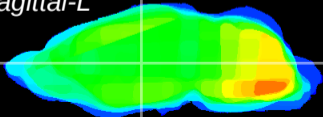

Coronal

Sagittal-R

Sagittal-L

ViBrisM: CX22848
Horizontal

VA/VL