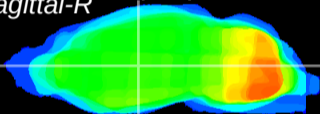

Coronal

Sagittal-R

Sagittal-L

ViBrisM: CX22848
Horizontal

VA/VL