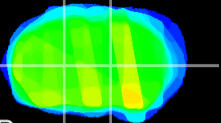

Coronal

Sagittal-R

Sagittal-L

ViBrisM: CX22848
Horizontal

VA/VL