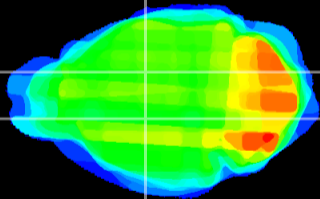

Coronal

Sagittal-R

Sagittal-L

ViBrisM: CX22848
Horizontal

VA/VL