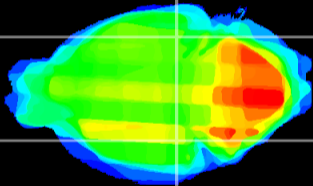

Coronal

Sagittal-R

Sagittal-L

ViBrism: CX22848
Horizontal

ventral S