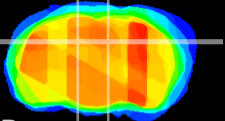

Coronal

Sagittal-R

Sagittal-L

ViBrism: CX22849
Horizontal

DG