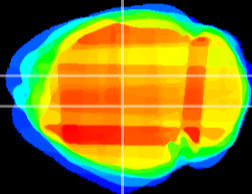

Coronal

Sagittal-R

Sagittal-L

ViBrism: CX22849
Horizontal

DG