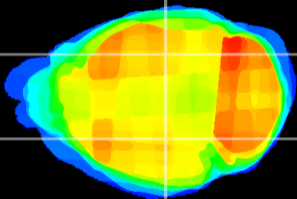

*Coronal*

*Sagittal-R*

*Sagittal-L*

ViBrism: CX22856  
*Horizontal*

LG