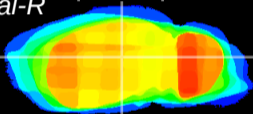

*Coronal*

*Sagittal-R*

*Sagittal-L*

ViBrism: CX22856  
*Horizontal*

LG