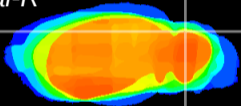

Coronal

Sagittal-R

Sagittal-L

ViBrism: CX22857
Horizontal

Cb lobe