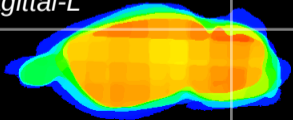

Coronal

Sagittal-R

Sagittal-L

ViBrism: CX22857
Horizontal

Cb lobe