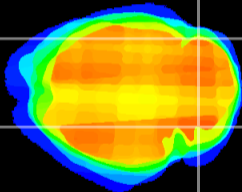

Coronal

Sagittal-R

Sagittal-L

ViBrism: CX22857
Horizontal

Cb lobe