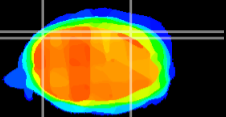

Coronal

Sagittal-R

Sagittal-L

ViBrism: CX22857
Horizontal

Cb lobe