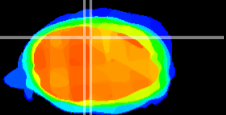

Coronal

Sagittal-R

Sagittal-L

ViBrism: CX22857  
Horizontal

Cb vermis