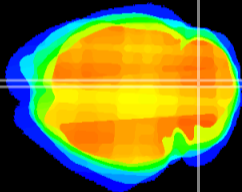

Coronal

Sagittal-R

Sagittal-L

ViBrism: CX22857  
Horizontal

Cb vermis