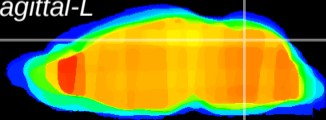

Coronal

Sagittal-R

Sagittal-L

ViBrism: CX22857  
Horizontal

Cb vermis