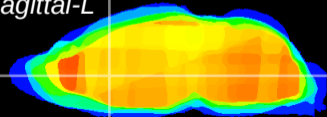

Coronal

Sagittal-R

Sagittal-L

ViBrism: CX22857
Horizontal

LS