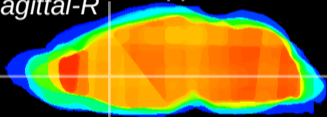

Coronal

Sagittal-R

Sagittal-L

ViBrism: CX22857
Horizontal

LS