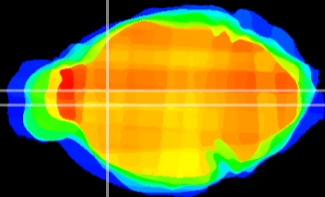

Coronal

Sagittal-R

Sagittal-L

ViBrism: CX22857
Horizontal

LS