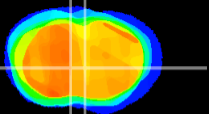

Coronal

Sagittal-R

Sagittal-L

ViBrism: CX22857
Horizontal

LS