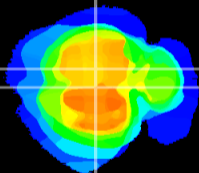

Coronal

Sagittal-R

Sagittal-L

ViBrism: CX22859
Horizontal

RS