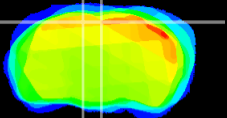

Coronal

Sagittal-R

Sagittal-L

ViBrism: CX22859
Horizontal

RS