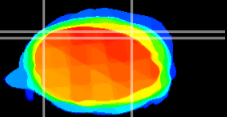

Coronal

Sagittal-R

Sagittal-L

ViBrism: CX22863
Horizontal

Cb lobe