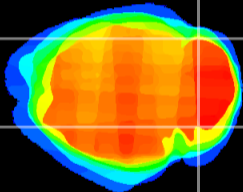

Coronal

Sagittal-R

Sagittal-L

ViBrism: CX22863
Horizontal

Cb lobe