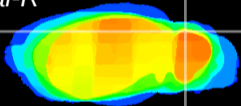

Coronal

Sagittal-R

Sagittal-L

ViBrism: CX22863
Horizontal

Cb lobe