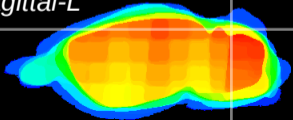

Coronal

Sagittal-R

Sagittal-L

ViBrism: CX22863
Horizontal

Cb lobe