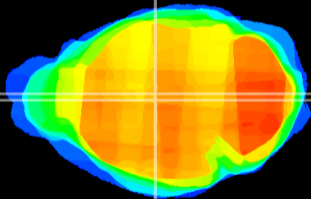

Coronal

Sagittal-R

Sagittal-L

ViBrism: CX22863
Horizontal

MD