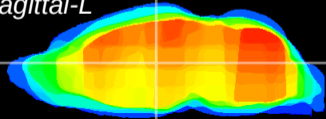

Coronal

Sagittal-R

Sagittal-L

ViBrism: CX22863
Horizontal

MD