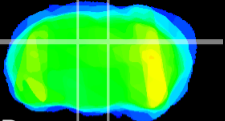

Coronal

Sagittal-R

Sagittal-L

ViBrism: CX22864
Horizontal

DG