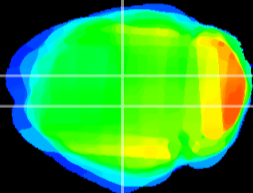

Coronal

Sagittal-R

Sagittal-L

ViBrism: CX22864
Horizontal

DG