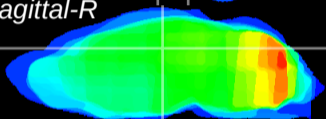

Coronal

Sagittal-R

Sagittal-L

ViBrism: CX22864
Horizontal

DG