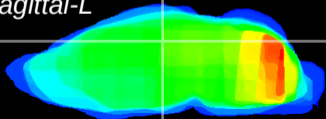

Coronal

Sagittal-R

Sagittal-L

ViBrism: CX22864
Horizontal

DG